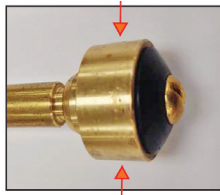

REPAIR KITS FOR HYDRANT STEMS WITH RUBBER WASHERS

Rubber Washer