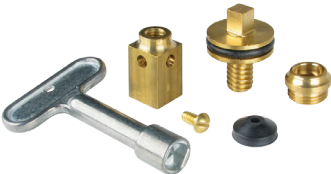

## HYDRANT REPAIR KITS

**#50910**

Replacement for ZURN  
Z-1300RK, Z-1310RK  
Repair Kits

**\$78.06 ea**

**#57670**

Replacement for ZURN  
Z-1305RK, Z-1315RK,  
Z-1325RK (Use 2)  
Repair Kits

**\$64.42 ea**