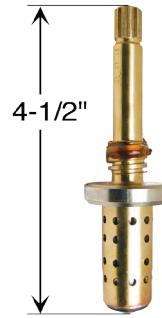

FITS SYMMONS

Temptrol

#45430 (TA-10)
Pressure Balance
Spindle Assembly

$60.66 ea

#45868
Repair Kit
for #45430

$9.09 ea

#59827
Seat

$41.65 ea