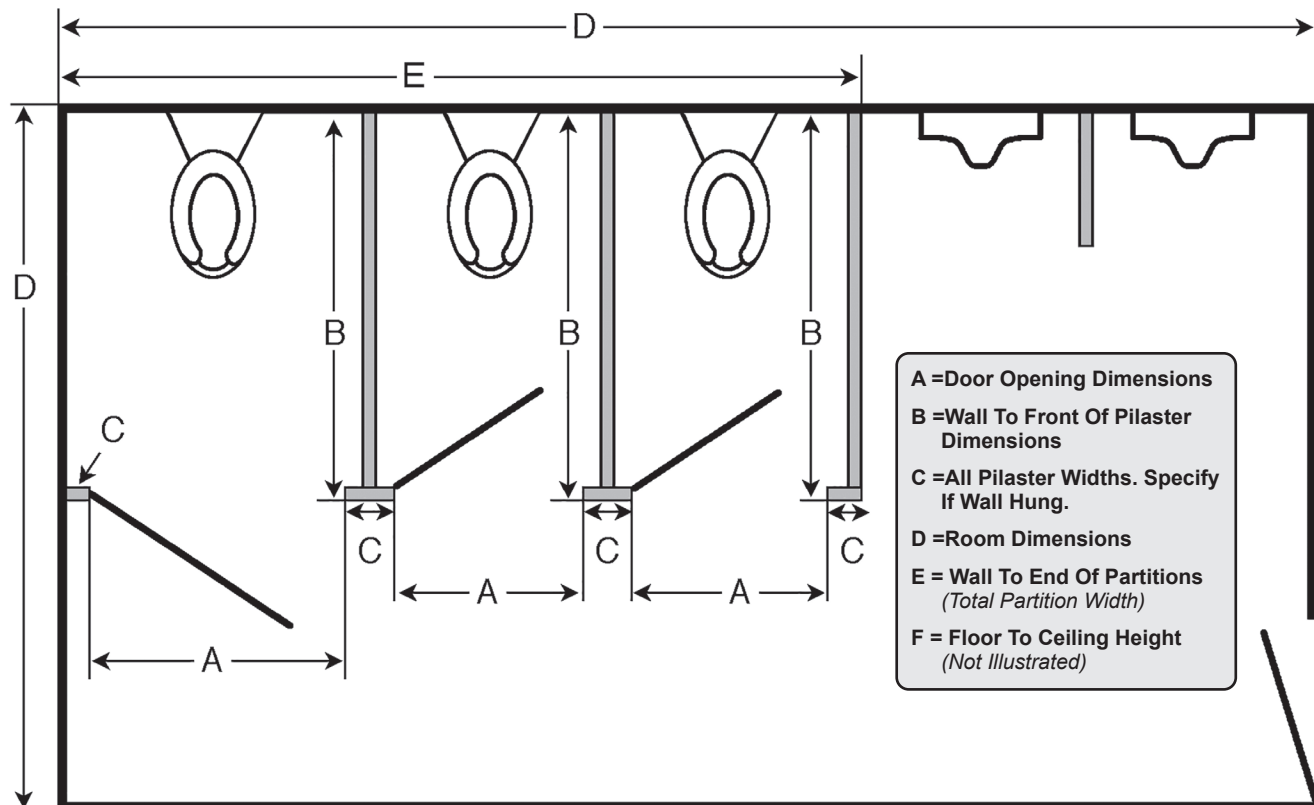

TOILET PARTITIONS

PARTITION CHECKLIST - ORDERING MADE EASY!

Please submit the following information on a drawing of the layout of the room:

1. Material of new partitions: Stainless steel, solid plastic (HDPE), powder coated, steel, plastic laminate, black core phenolic, or color thru phenolic.
2. Color of new partitions
3. Specify headrail braced, ceiling hung, or floor supported
4. Finished wall dimensions of room
5. C x C dimensions between fixtures (if possible)
6. A.D.A. Requirements
7. Door swings
8. Location of obstructions (radiators, windows, floor drains, etc.)
9. If ceiling hung, must specify floor to ceiling height (f)

BELOW IS AN EXAMPLE OF WHAT THE FINISHED PICTURE SHOULD LOOK LIKE: