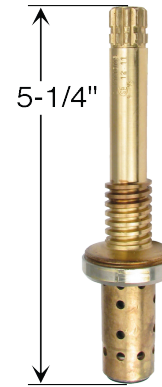

### Temptrol

**#45430** (TA-10)  
Pressure Balance  
Spindle Assembly

**\$60.66 ea**

**#45868**  
Repair Kit  
for #45430

**\$9.09 ea**

**#59827**  
Seat

**\$41.65 ea**