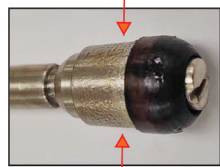

REPAIR KITS FOR HYDRANT STEMS WITH COMPRESSION WASHERS

Compression Washer