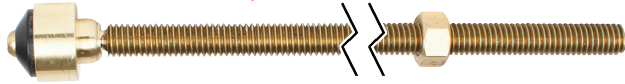

## HYDRANT KEY

**#54267**

Fits 9/32" square  
3-1/4" long  
Also fits sillcocks

**\$11.35 ea**

## REPAIR KITS FOR HYDRANT STEMS WITH RUBBER WASHERS

Rubber Washer

- Includes retainer and washer attached to bottom of rod as shown
- Cut to match the length of your rod

**#20630**  
12" Threaded Rod Assembly  
**\$74.35 ea**