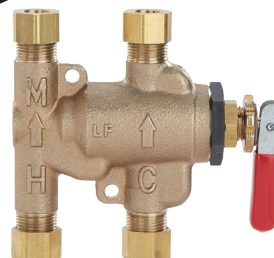

THERMOSTATIC MIXING VALVE WITH SANITIZING PURGE LEVER

NEW!

WATTS®

*Quick sanitization
at the flip of a switch!*

#20313

$119.99 ea

- Hot water sanitization at point of use
- No tools required to initiate sanitization, so you save on labor
- The four-port valve with hot water purge is the only one of its kind
- Installs easily between the stop valves and faucet
- Includes tamper resistant locking nut to prevent accidental mis-adjustment
- Built-in check valves prevent migration of hot water to cold and cold water to hot water piping