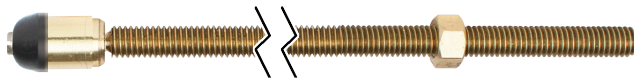

- Includes retainer and washer attached to bottom of rod as shown
- Cut to match the length of your rod

#20632
12" Threaded Rod Assembly
$78.86 ea

#20633
24" Threaded Rod Assembly
$92.38 ea